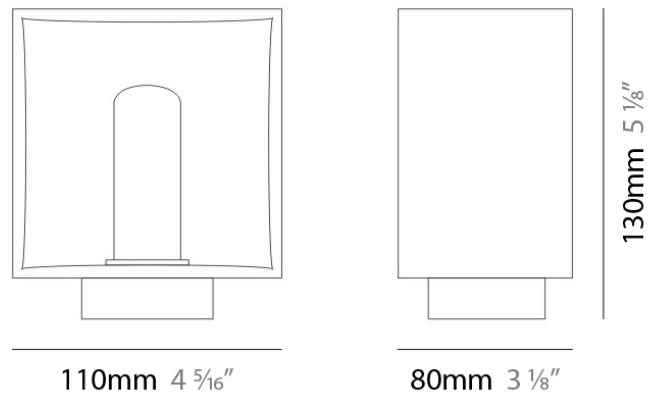

DOMINO PORTABLE

D84080

PROJECT	
TYPE	
NOTES	
QUANTITY	
DATE	

GENERAL

Series: Domino
Brand: Panzeri
Division: Design
Mounting Type: Portable
Mounting Location: Table
Subcategory: Table

PHYSICAL

Shape: Cube
Length (mm): 110
Length (in): 4 ⁵/₁₆
Width (mm): 80
Width (in): 3 ¹/₈
Height (mm): 130
Height (in): 5 ¹/₈
Light Distribution: Omnidirectional
Weight (kg): 1.23
Weight (lbs): 2.7
Diffuser: Black Blown Glass
Fixture Finish: Metallic Gray
Fixture Material: Glass / Aluminum

ELECTRICAL

Number of Lamps: 1
Lamp Type: LED Retrofit
Lamp Shape: T4
Bulb Included: Bulb Not Included
Total Output Wattage (W): 3
Max. Wattage Per Lamp (W): 3
Lamp Base: G9
Input Voltage (V): 120

LED

OPTICAL

RATINGS AND CERTIFICATIONS

Certified By: CSA Certified to UL and CSA Standards
IP rating: IP40